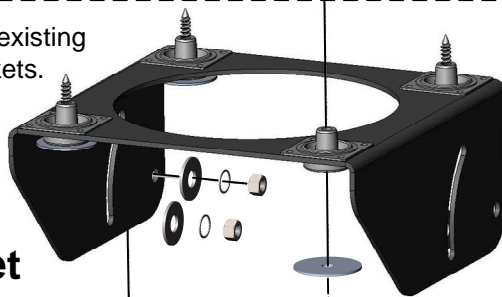

MB150 KING Portable Satellite TV Antenna Mounting Bracket

MB100-Retrofit Bracket (See dashed box below)

Mount the unit in the position that allows for best coax routing to vehicle entry point.

THERE MUST BE NO SHARP BENDS OR KINKS IN THE COAX!

Completely seal hole where coax enters vehicle.

Replaces swivel platform on existing MB100 and MB101 Brackets.

MB100-Retrofit Mounting Bracket

(4) SETS VUQUBE MOUNTING HARDWARE

(4) SETS MOUNTING HARDWARE

ROOF COMPATIBLE SEALANT (Seal all mounting holes.)