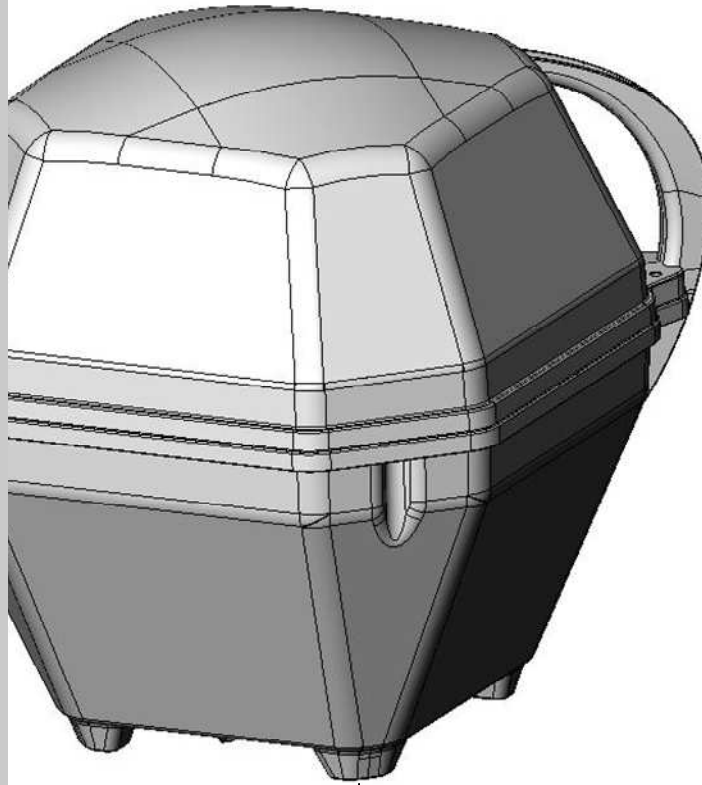

MB150 KING Portable Satellite TV Antenna Mounting Bracket

MB100-Retrofit Bracket (See dashed box below)

Mount the unit in the position that allows for best coax routing to vehicle entry point.

THERE MUST BE NO SHARP BENDS OR KINKS IN THE COAX!

Completely seal hole where coax enters vehicle.

Replaces swivel platform on existing MB100 and MB101 Brackets.

MB100-Retrofit Mounting Bracket

(4) SETS VUQUBE MOUNTING HARDWARE

(4) SETS MOUNTING HARDWARE

ROOF COMPATIBLE SEALANT (Seal all mounting holes.)