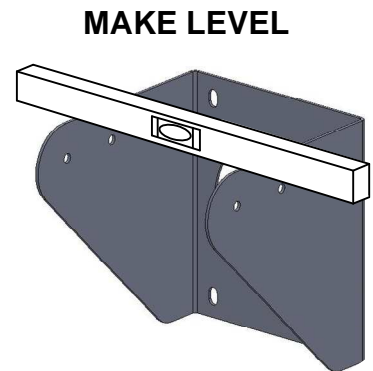

MB150 KING Portable Satellite TV Antenna Mounting Bracket

MB100-Retrofit Bracket (See dashed box below)

Mount the unit in the position that allows for best coax routing to vehicle entry point.

THERE MUST BE NO SHARP BENDS OR KINKS IN THE COAX!

Completely seal hole where coax enters vehicle.

Replaces swivel platform on existing MB100 and MB101 Brackets.

MB100-Retrofit Mounting Bracket

(4) SETS VUQUBE MOUNTING HARDWARE

(4) SETS MOUNTING HARDWARE

ROOF COMPATIBLE SEALANT (Seal all mounting holes.)