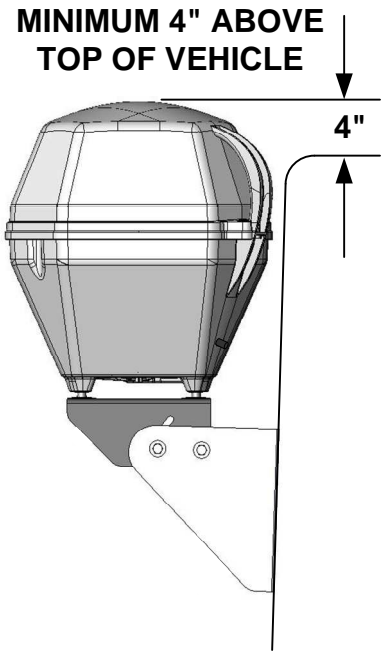

MB150 KING Portable Satellite TV Antenna Mounting Bracket

MB100-Retrofit Bracket (See dashed box below)

Mount the unit in the position that allows for best coax routing to vehicle entry point.

THERE MUST BE NO SHARP BENDS OR KINKS IN THE COAX!

Completely seal hole where coax enters vehicle.

Replaces swivel platform on existing MB100 and MB101 Brackets.

MB100-Retrofit Mounting Bracket

(4) SETS VUQUBE MOUNTING HARDWARE

(4) SETS MOUNTING HARDWARE

ROOF COMPATIBLE SEALANT (Seal all mounting holes.)