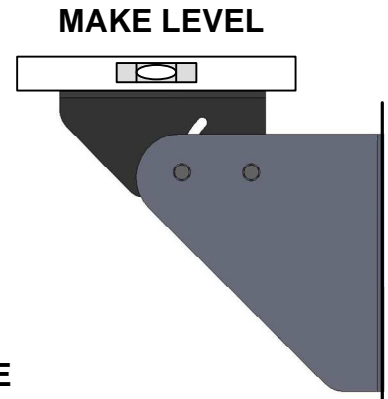

MB150 KING Portable Satellite TV Antenna Mounting Bracket

MB100-Retrofit Bracket (See dashed box below)

Mount the unit in the position that allows for best coax routing to vehicle entry point.

THERE MUST BE NO SHARP BENDS OR KINKS IN THE COAX!

Completely seal hole where coax enters vehicle.

Replaces swivel platform on existing MB100 and MB101 Brackets.

MB100-Retrofit Mounting Bracket

(4) SETS VUQUBE MOUNTING HARDWARE

(4) SETS MOUNTING HARDWARE

ROOF COMPATIBLE SEALANT (Seal all mounting holes.)